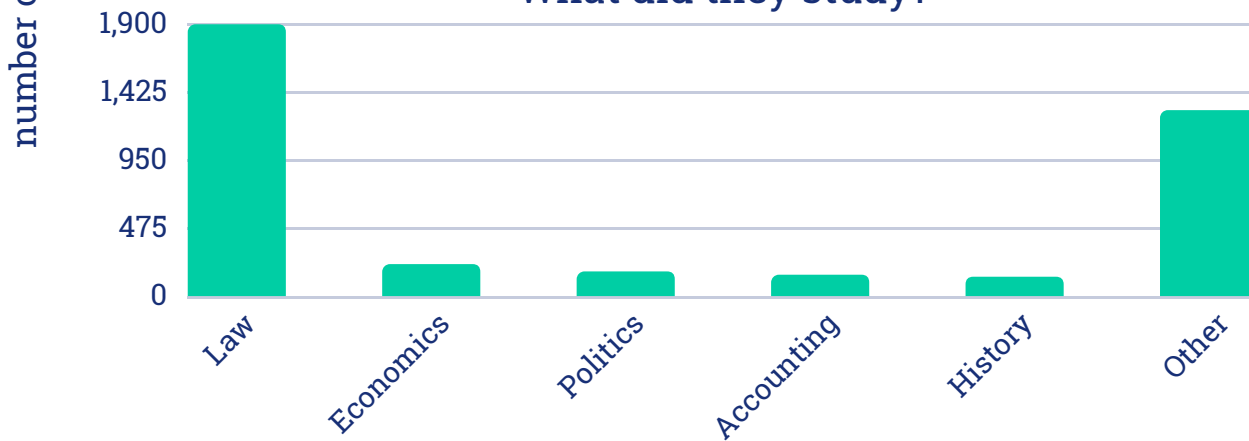

What did they study?