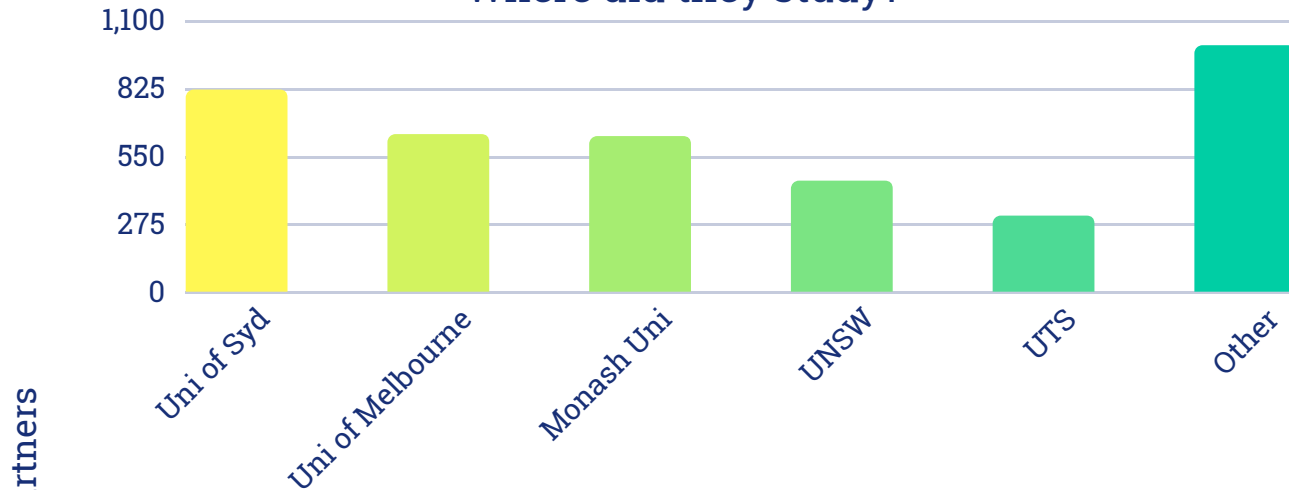

Law Firm Partners - Melbourne and Sydney

LinkedIn's Advanced Insights tells us there are 3,854 Law Firm Partners who have LinkedIn profiles in Sydney and Melbourne. Let's have a look how they got there....

Where did they study?